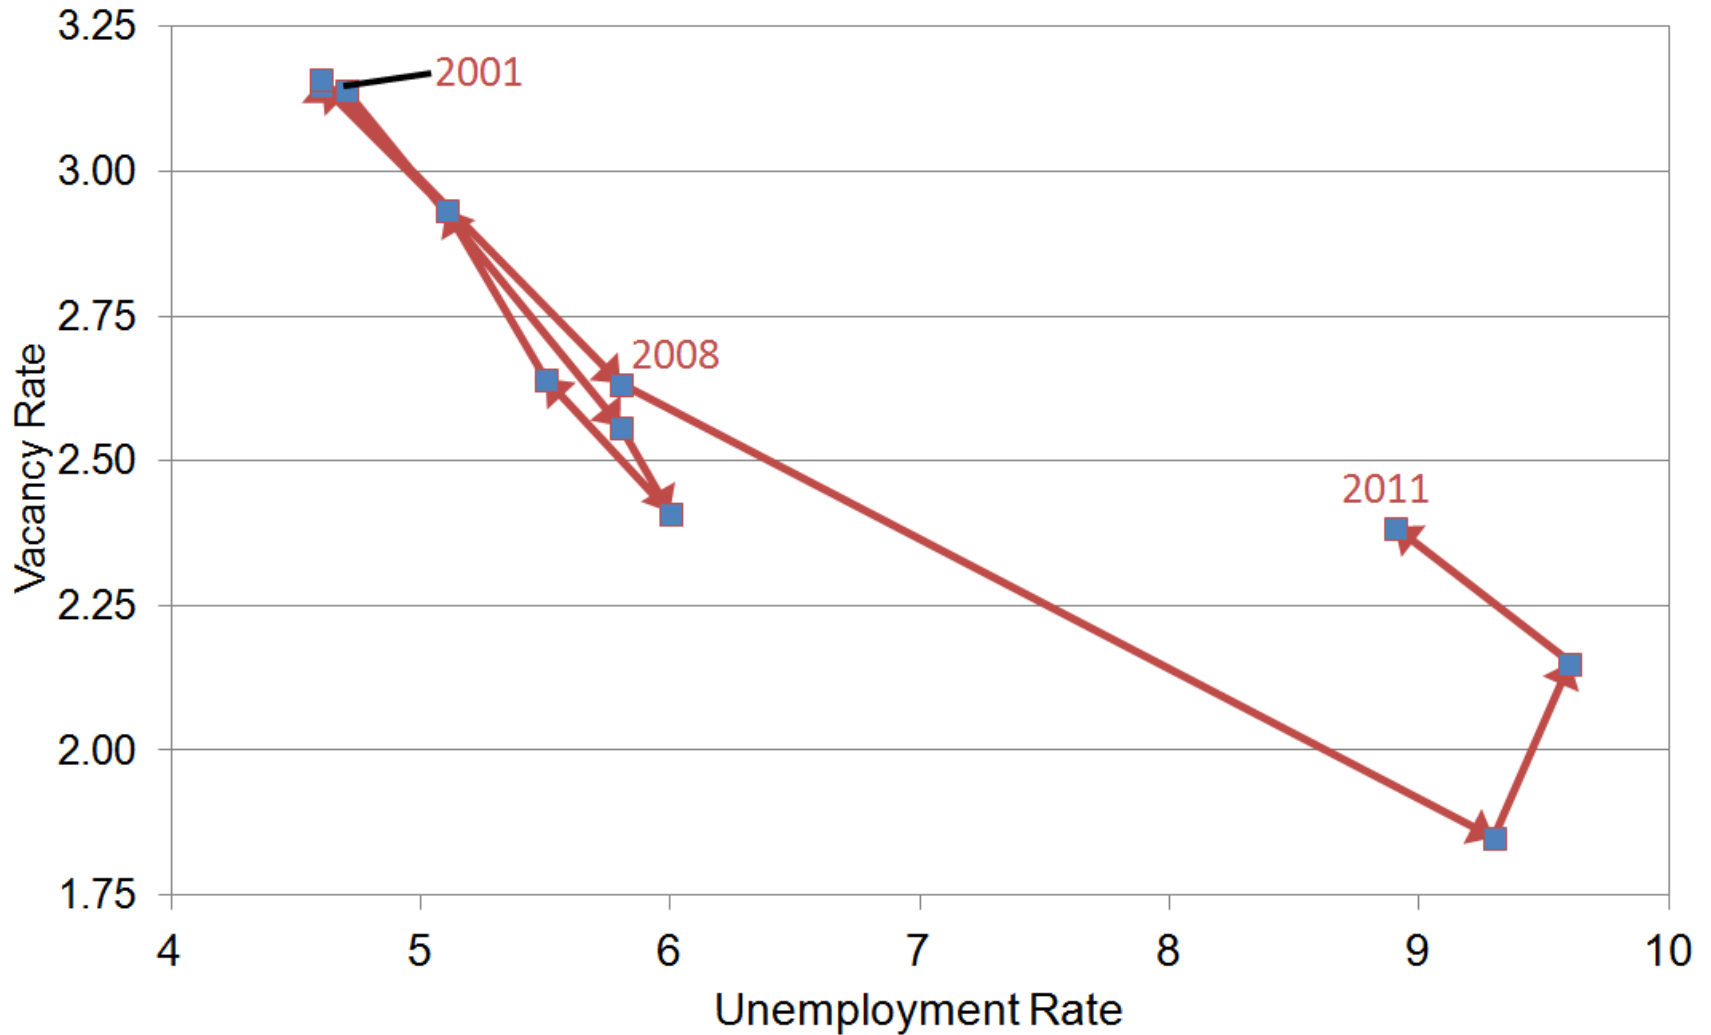

U.S. Unemployment Rate

Source: BLS

U.S. Employment/Population Ratio, Ages 25-54

Source: BLS

U.S. Labor Force Participation Rate, Ages 25-54

Source: BLS

U.S. Beveridge Curve, 2001-2011

Source: BLS

Sweden Unemployment Rate

Source: OECD

Sweden Employment/Population Ratio, Ages 25-54

Source: OECD

Sweden Labor Force Participation Rate, Ages 25-54

Source: OECD

Sweden Beveridge Curve, 1980-2010

Source: OECD, Riksbank, Statistics Sweden