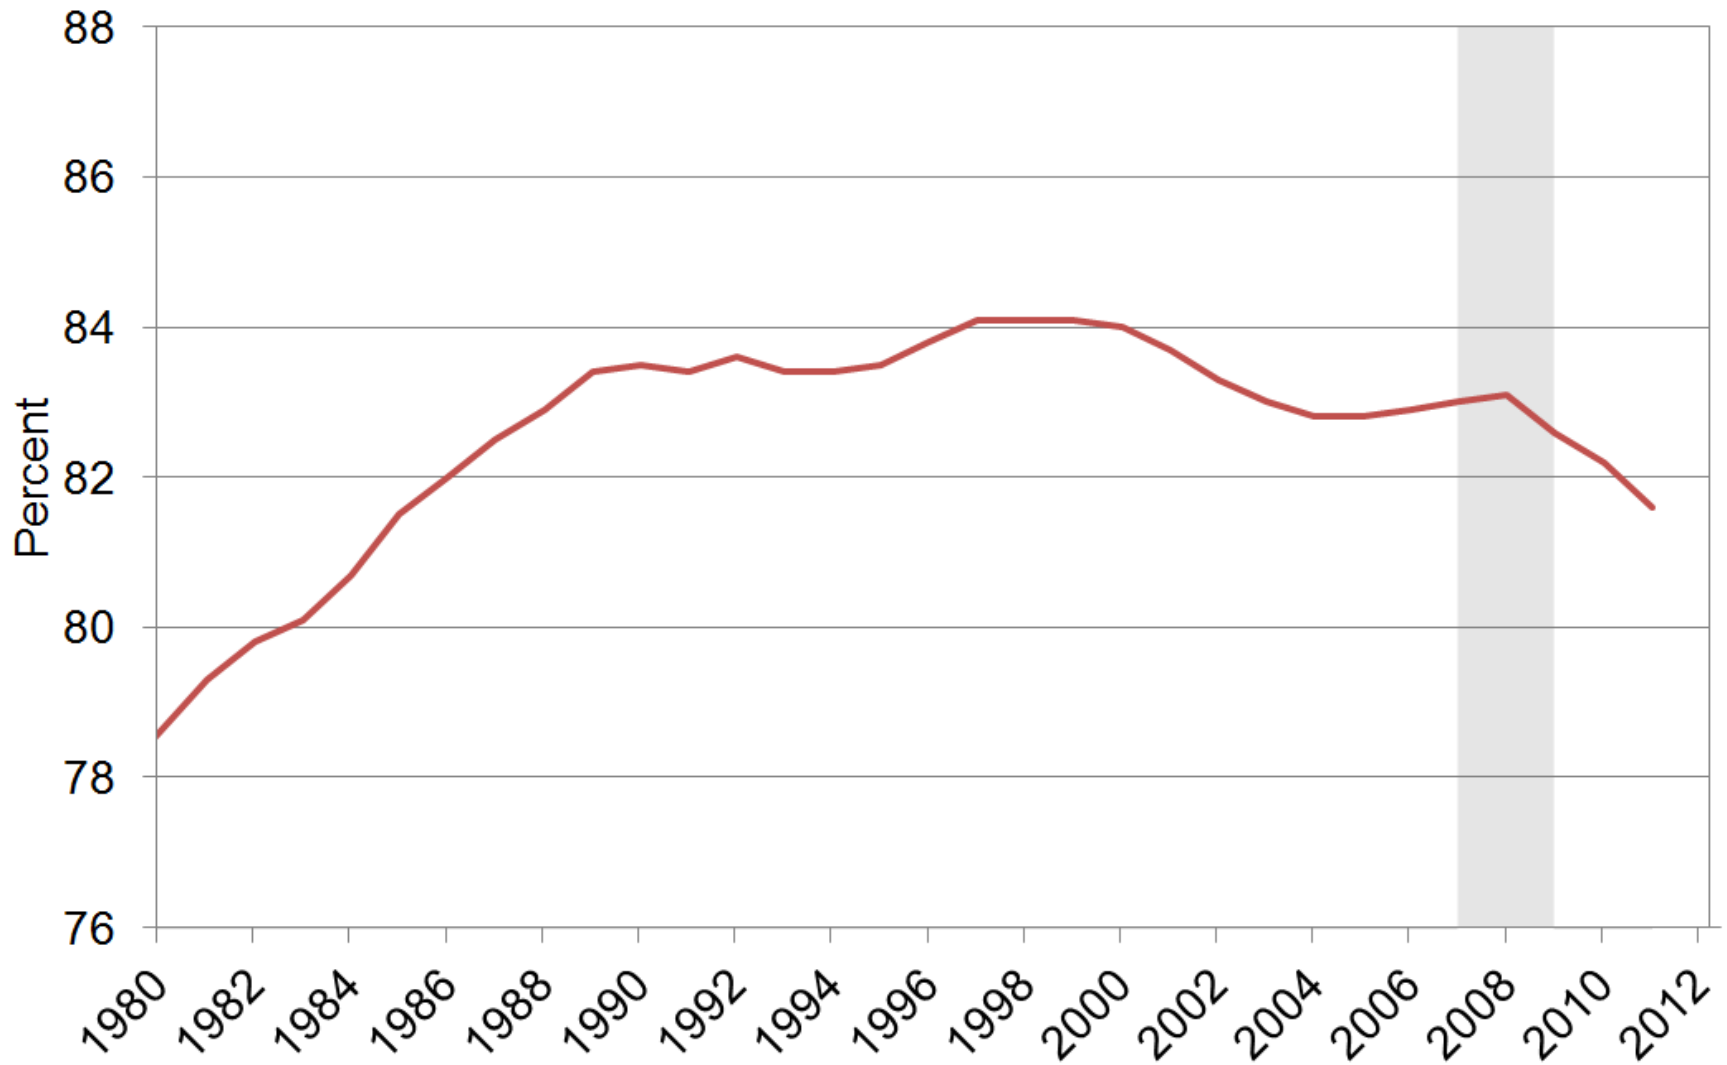

U.S. Unemployment Rate

Source: BLS

U.S. Employment/Population Ratio, Ages 25-54

Source: BLS

U.S. Labor Force Participation Rate, Ages 25-54

Source: BLS

U.S. Beveridge Curve, 2001-2011

Source: BLS

Sweden Unemployment Rate

Source: OECD

Sweden Employment/Population Ratio, Ages 25-54

Source: OECD

Sweden Labor Force Participation Rate, Ages 25-54

Source: OECD

Sweden Beveridge Curve, 1980-2010

Source: OECD, Riksbank, Statistics Sweden